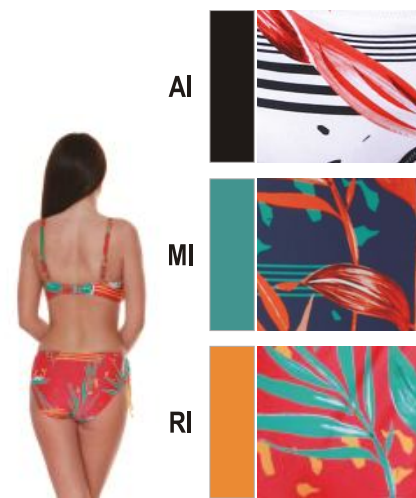

30

AI

JF89

Push-up,
built in soft cups
L-XLBC, M-XLDE, S-XLFG

RI

JFS89 Push-up, built in soft cups
L-XLBC, M-XLDE, S-XLFG
JFD89I Slip, S-2XL

JF88

Balconette, mousse cups, adjustable slip
M-XLDE, S-XLFG

JFS88 Balconette, mousse cups
M-XLDE, S-XLFG
JFD88 Adjustable slip, S-2XL

AI

MI

RI

31

JF90

One piece, inserted pads
L-3XLB, M-2XLCD, M-XLEF

Karma Beach

AI

MI

RI

NU

MU

RU

JFS89

Push-up,
built in soft cups
L-XLBC, M-XLDE, S-XLFG

JFD89U
Slip, S-2XL

AI

MI

RI

AI

MI

RI