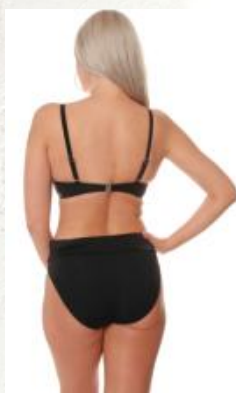

JF91 Push-up, built in soft cups, slip
L-XLBC, M-XLDE, S-XLF

JFS91 Push-up, built in soft cups
L-XLBC, M-XLDE, S-XLF
JFD91 Slip, S-2XL

JF92

One piece,
inserted pads,
L-2XLBC, M-2XLDE

2

Kuta

JF92

One piece, inserted pads,
L-2XLBC, M-2XLDE

JF93 Balconette, inserted pads, slip
L-2XLBC, M-2XLDE

JFS93 Balconette, inserted pads
L-2XLBC, M-2XLDE

JFD93 Highwaist slip, S-2XL

3

Calla Blanca

JF107

One piece, inserted pads
L-2XLBC, M-2XLDE

Classic Fab

FS2426I

Balconette, mousse cups
S-XXLCD, S-XLEFG

FD2426I

Slip, light shapewear effect
S-XXL

FS2426U

Balconette, mousse cups
S-XXLCD, S-XLEFG

FD2426U

Slip, light shapewear effect
S-XXL