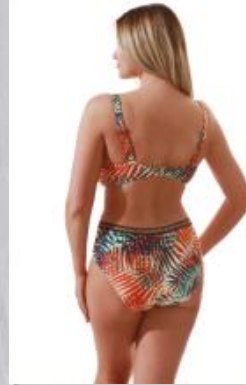

JF79

Tankini, inserted pads, slip
L-2XLBC, M-2XLD, M-XLE

JFL79 Tankini, inserted pads
L-2XLBC, M-2XLD, M-XLE

JFD79 Slip, M-3XL

OI

FI

JF78

One piece, inserted pads
L-2XLBC, M-2XLDE

OI

FI

VFQ12

Kaftan, S-XXL

OI

FI

JF77

Balconette, mousse cups, slip
M-2XLBC, M-XLDE, S-XLFG

JFS77 Balconette, mousse cups
M-XLDE, S-XLFG

JFD77 Slip, S-2XL

JF78

One piece, inserted pads
L-2XLBC, M-2XLDE

OI

FI

21

VFQ13
Pareo, one size