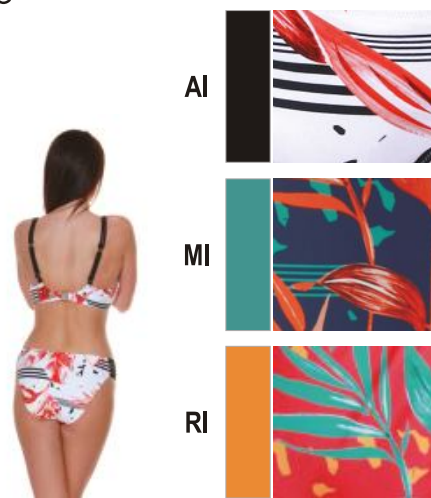

MI

RI

NU

MU

RU

JFS89

Push-up,
built in soft cups
L-XLBC, M-XLDE, S-XLFG

JFD89U
Slip, S-2XL